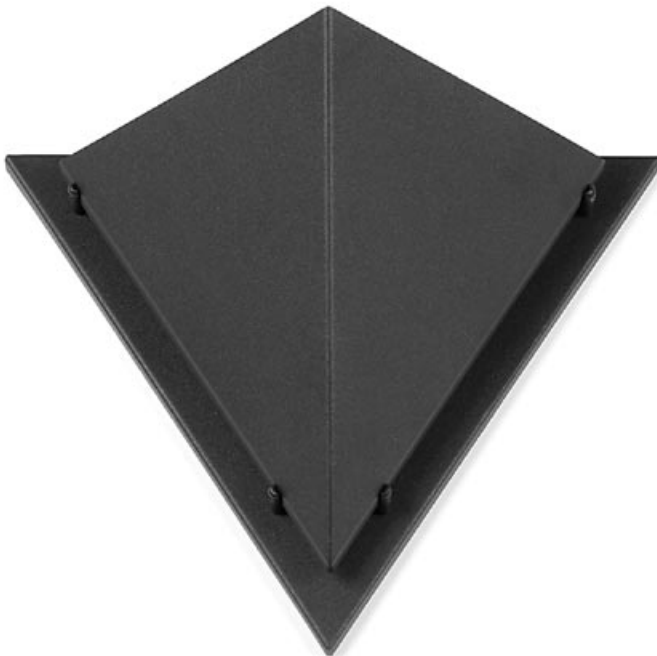

Lights • Chairs • Woodwork • Design

For Immediate Release

August 1, 2002

Contact:

Spencer Kalker

978-356-6260

IC Lights Introduces *Triangle* Wall Sconce Lighting Fixture

Lakeville, MA... The **IC Lights** Division of **ImageCrafters Inc.** is the leading supplier of Rail, Cable, and Recessed low voltage lighting systems to the CEDIA specialty audio/video marketplace. IC Lights is proud to introduce a new model, the *Triangle*, to its line of low-voltage wall sconce fixtures.

This stylish metal wall sconce is available in six handsome finishes (Black, White, Nickel, Brushed Nickel, Penny, and Brass) matching virtually any décor. Fully dimmable, the *Triangle* sconce provides an ideal lighting solution for home theaters, eliminating direct lighting from the fixture's face. All light is reflected off the wall or the ceiling, dramatically improving the image of two piece projection systems or direct view monitors. It also eliminates harsh direct light that can make it difficult to see proper black levels. The *Triangle* is featured in some of the finest theaters in the country, including the TMH 10.2 System featured at Bjorn's AV in San Antonio, TX.

IC Lights products are available through Specialty AV Dealers nationwide. Contact ImageCrafters at www.imagecraftersinc.com or 508-947-0420.

Note: Publication quality 4 x 5 inch 300 dpi CMYK color scans are available on the ImageCrafters website or by e-mail.

ImageCrafters, Inc.

10 Main Street
Lakeville, MA 02347
Tel: 508-947-0420
Fax: 508-822-3377

www.imagecraftersinc.com